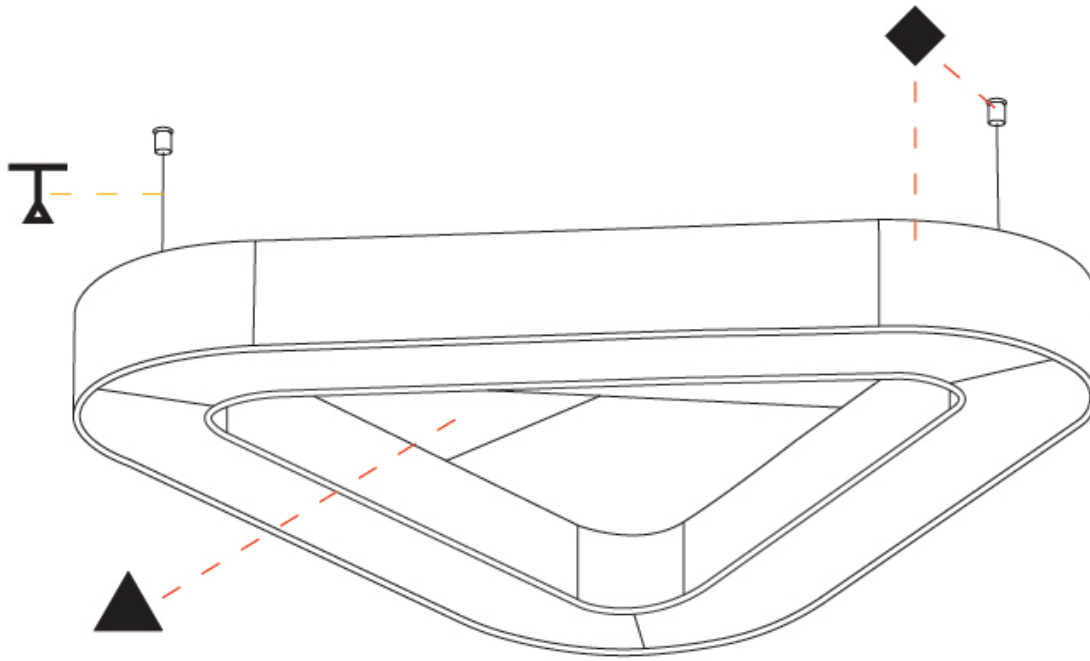

VICTORY ACOUSTIC SUSPENSION

A300742-

PROJECT
TYPE
SPECIFIER
QUANTITY
DATE