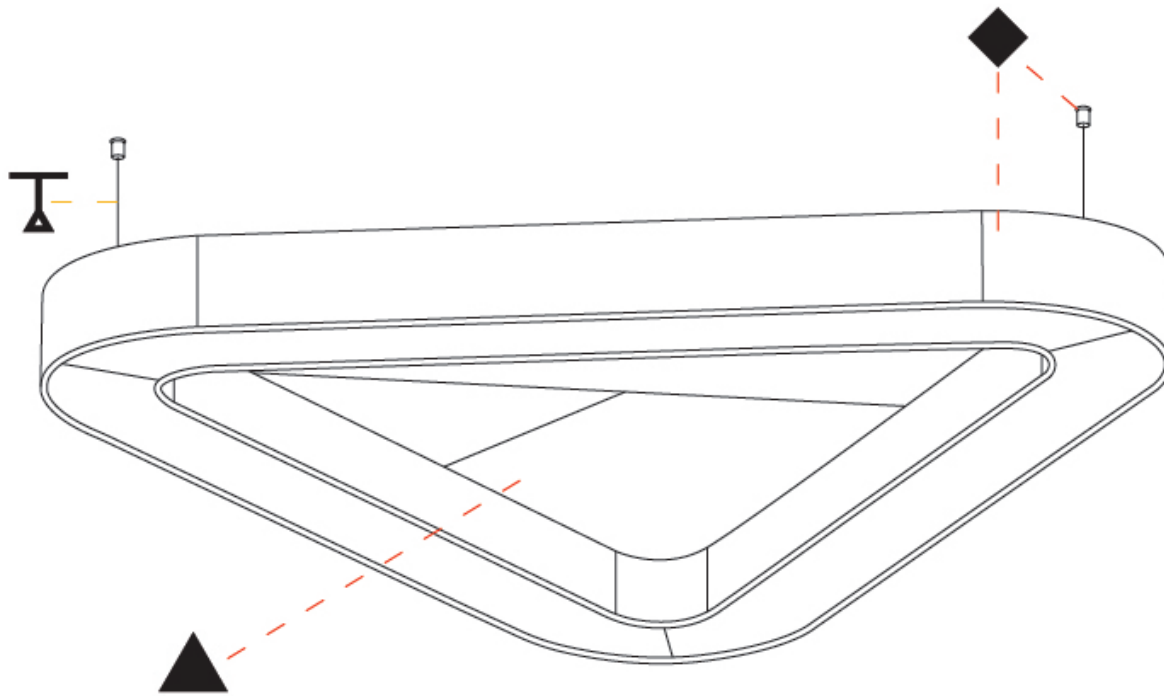

VICTORY ACOUSTIC SUSPENSION

A300743-

PROJECT
TYPE
SPECIFIER
QUANTITY
DATE